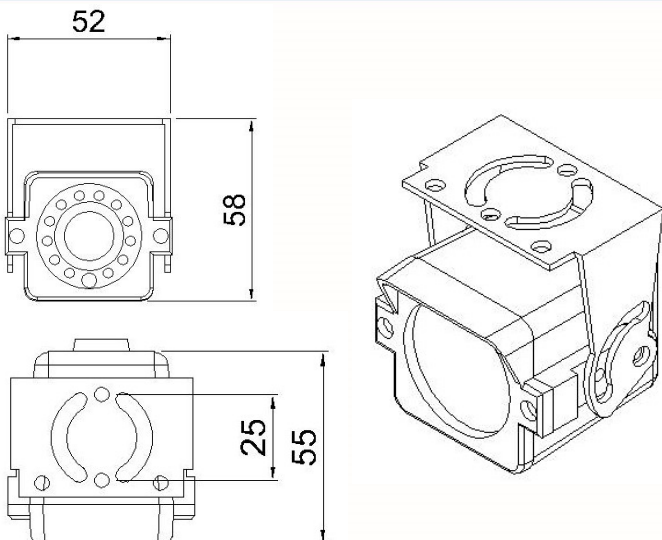

2M Pixels USB2.0 / 30fps@Full HD /
 UVC / AE / AGC / AUTO FLICKERLESS /
 AWB / HDR / VIEW ANGLE 122°
 2MP USB2.0 BULLET UVC CAMERA

HU2-U2

FEATURES

- 1/2.9" 2MegaPixels CMOS
- Support USB2.0 High-Speed / FULL-Speed
- Frame Rate : 30fps@Full HD / 30fps@HD / 30fps@VGA / 30fps@WVGA
- Electronic Rolling Shutter
- Output Format : compressed MJPEG
- Built-In AE / AGC / AWB / Auto Flickerless
- Plug-&-Play (UVC compliant - No drivers required)
- Built-in USB2.0 Cable
- Fixed Lens f=2.9mm, View Angle D=122°
- IP66 Weatherproof
- Option : Window Mount

SPECIFICATIONS

	HU2-U2
Image Sensor	1/2.9" 2 Megapixels CMOS
Active Pixels	1920(H) x 1080(V) = 2,073,600 (Pixels)
Pixel Size	2.8um x 2.8um
Minimum illumination (F1.2)	Color : 0.1 Lux B/W : 0.08 Lux
Resolution	Full HD (1920x1080) / HD (1280x720) / VGA (640x480) / WVGA (640x320)
Frame Rate MJPEG (YUV422)	30fps@Full HD / 30fps@HD / 30fps@VGA / 30fps@WVGA
Frame Rate Non-Compressed(YUY2)	30fps@Full HD / 10fps@HD / 30fps@VGA / 30fps@WVGA
Video Data Output format	MJPEG (YUV422) / Non-Compressed(YUY2)
Interface	USB2.0 High-Speed / Full-Speed
Auto Exposure Control	Built-in
Auto Gain Control	Built-in
Auto White Balance Control	Built-in
Auto Flicker Detection	Built-in
High Dynamic Range(HDR)	Built-in
View Angle	f=2.9mm D=122.0° / H=103° / V=55° (±5%)
USB Cable	USB2.0 Cable
Operating System	Support Windows 7, Windows 8, Windows 10, Linux
PC Requirements	CPU : Equal to Intel Core 2 2.8GHz or Higher Memory : 2GB or More USB Port : USB2.0
Power Supply	DC 5V (±5%)
Power Consumption	Max. 0.8W
Operating Temperature	-10°C ~ +50°C
Operating Humidity	Less than 90%
Dimension	52.0(W) x 55.0(H) x 58(D) mm
Weight	Approx. 255g

DIMENSION

* In accordance with customers' request, the specifications can be fixed or changed without notice.