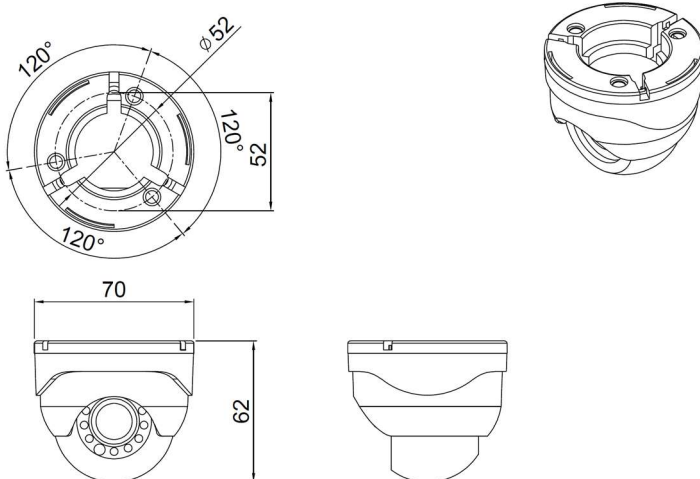

### FEATURES

- 1/2.9" 2MegaPixels CMOS
- Support USB2.0 High-Speed / FULL-Speed
- Frame Rate : 30fps@Full HD / 30fps@HD / 30fps@VGA / 30fps@WVGA
- Electronic Rolling Shutter
- Output Format : compressed MJPEG
- Built-In AE / AGC / AWB / Auto Flickerless
- Plug-&-Play (UVC compliant - No drivers required)
- Built-in USB2.0 Cable
- Fixed Lens f=2.9mm, View Angle D=122°
- 12 PCS IRLED
- Plastic Dome

### SPECIFICATIONS

HU2-RD2	
Image Sensor	1/2.9" 2 Megapixels CMOS
Active Pixels	1920(H) x 1080(V) = 2,073,600 (Pixels)
Pixel Size	2.8um x 2.8um
Minimum illumination (F1.2)	Color : 0.1 Lux B/W : 0.08 Lux
Resolution	Full HD (1920x1080) / HD (1280x720) / VGA (640x480) / WVGA (640x320)
Frame Rate MJPEG (YUV422)	30fps@Full HD / 30fps@HD / 30fps@VGA / 30fps@WVGA
Frame Rate Non-Compressed(YUY2)	30fps@Full HD / 10fps@HD / 30fps@VGA / 30fps@WVGA
Video Data Output format	MJPEG (YUV422) / Non-Compressed(YUY2)
Interface	USB2.0 High-Speed / Full-Speed
Auto Exposure Control	Built-in
Auto Gain Control	Built-in
Auto White Balance Control	Built-in
Auto Flicker Detection	Built-in
High Dynamic Range(HDR)	Built-in
View Angle	f=2.9mm D=122.0° / H=103° / V=55° (±5%)
USB Cable	USB2.0 Cable
IRLED	12 PCS
Operating System	Support Windows 7, Windows 8, Windows 10, Linux
PC Requirements	CPU : Equal to Intel Core 2 2.8GHz or Higher Memory : 2GB or More USB Port : USB2.0
Power Supply	DC 5V (±5%)
Power Consumption	LED Off : Max. 0.8W / LED On : Max. 1.7W
Operating Temperature	-10°C ~ +50°C
Operating Humidity	Less than 90%
Dimension	70(W) x 62(H)mm
Weight	Approx. 220g

### DIMENSION

\* In accordance with customers' request, the specifications can be fixed or changed without notice.