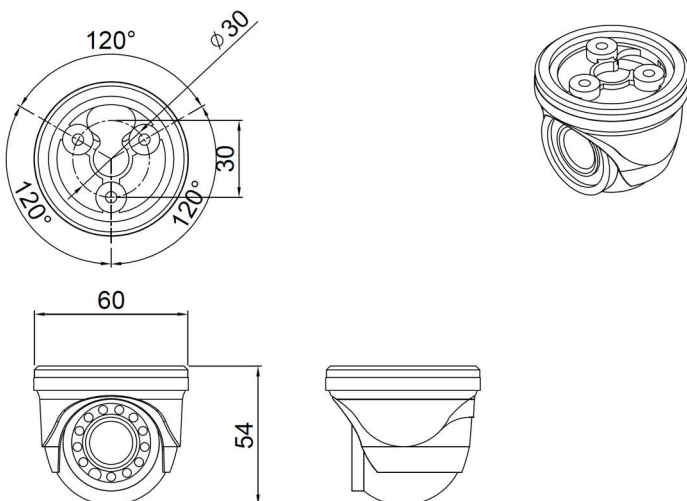

2M Pixels USB2.0 / 30fps@Full HD / UVC / AE / AGC / AUTO FLICKERLESS / AWB / HDR / VIEW ANGLE 122° / 12 IRLED
2MP USB2.0 IRLED BULLET UVC CAMERA

HU2-RV2

FEATURES

- 1/2.9" 2MegaPixels CMOS
- Support USB2.0 High-Speed / FULL-Speed
- Frame Rate : 30fps@Full HD / 30fps@HD / 30fps@VGA / 30fps@WVGA
- Electronic Rolling Shutter
- Output Format : compressed MJPEG
- Built-In AE / AGC / AWB / Auto Flickerless
- Plug-&-Play (UVC compliant - No drivers required)
- Built-in USB2.0 Cable
- Fixed Lens f=2.9mm, View Angle D=122°
- 12 PCS IRLED
- IP66 Weatherproof

SPECIFICATIONS

HU2-RV2	
Image Sensor	1/2.9" 2 Megapixels CMOS
Active Pixels	1920(H) x 1080(V) = 2,073,600 (Pixels)
Pixel Size	2.8um x 2.8um
Minimum illumination (F1.2)	Color : 0.1 Lux B/W : 0.08 Lux
Resolution	Full HD (1920x1080) / HD (1280x720) / VGA (640x480) / WVGA (640x320)
Frame Rate MJPEG (YUV422)	30fps@Full HD / 30fps@HD / 30fps@VGA / 30fps@WVGA
Frame Rate Non-Compressed(YUY2)	30fps@Full HD / 10fps@HD / 30fps@VGA / 30fps@WVGA
Video Data Output format	MJPEG (YUV422) / Non-Compressed(YUY2)
Interface	USB2.0 High-Speed / Full-Speed
Auto Exposure Control	Built-in
Auto Gain Control	Built-in
Auto White Balance Control	Built-in
Auto Flicker Detection	Built-in
High Dynamic Range(HDR)	Built-in
View Angle	f=2.9mm D=122.0° / H=103° / V=55° (±5%)
USB Cable	USB2.0 Cable
IRLED	12 PCS
Operating System	Support Windows 7, Windows 8, Windows 10 , Linux
PC Requirements	CPU : Equal to Intel Core 2 2.8GHz or Higher Memory : 2GB or More USB Port : USB2.0
Power Supply	DC 5V (±5%)
Power Consumption	LED Off : Max. 0.8W / LED On : Max. 1.7W
Operating Temperature	-10°C ~ +50°C
Operating Humidity	Less than 90%
Dimension	60.0(W) x 54.0(H)mm
Weight	Approx. 310g

DIMENSION

* In accordance with customers' request, the specifications can be fixed or changed without notice.